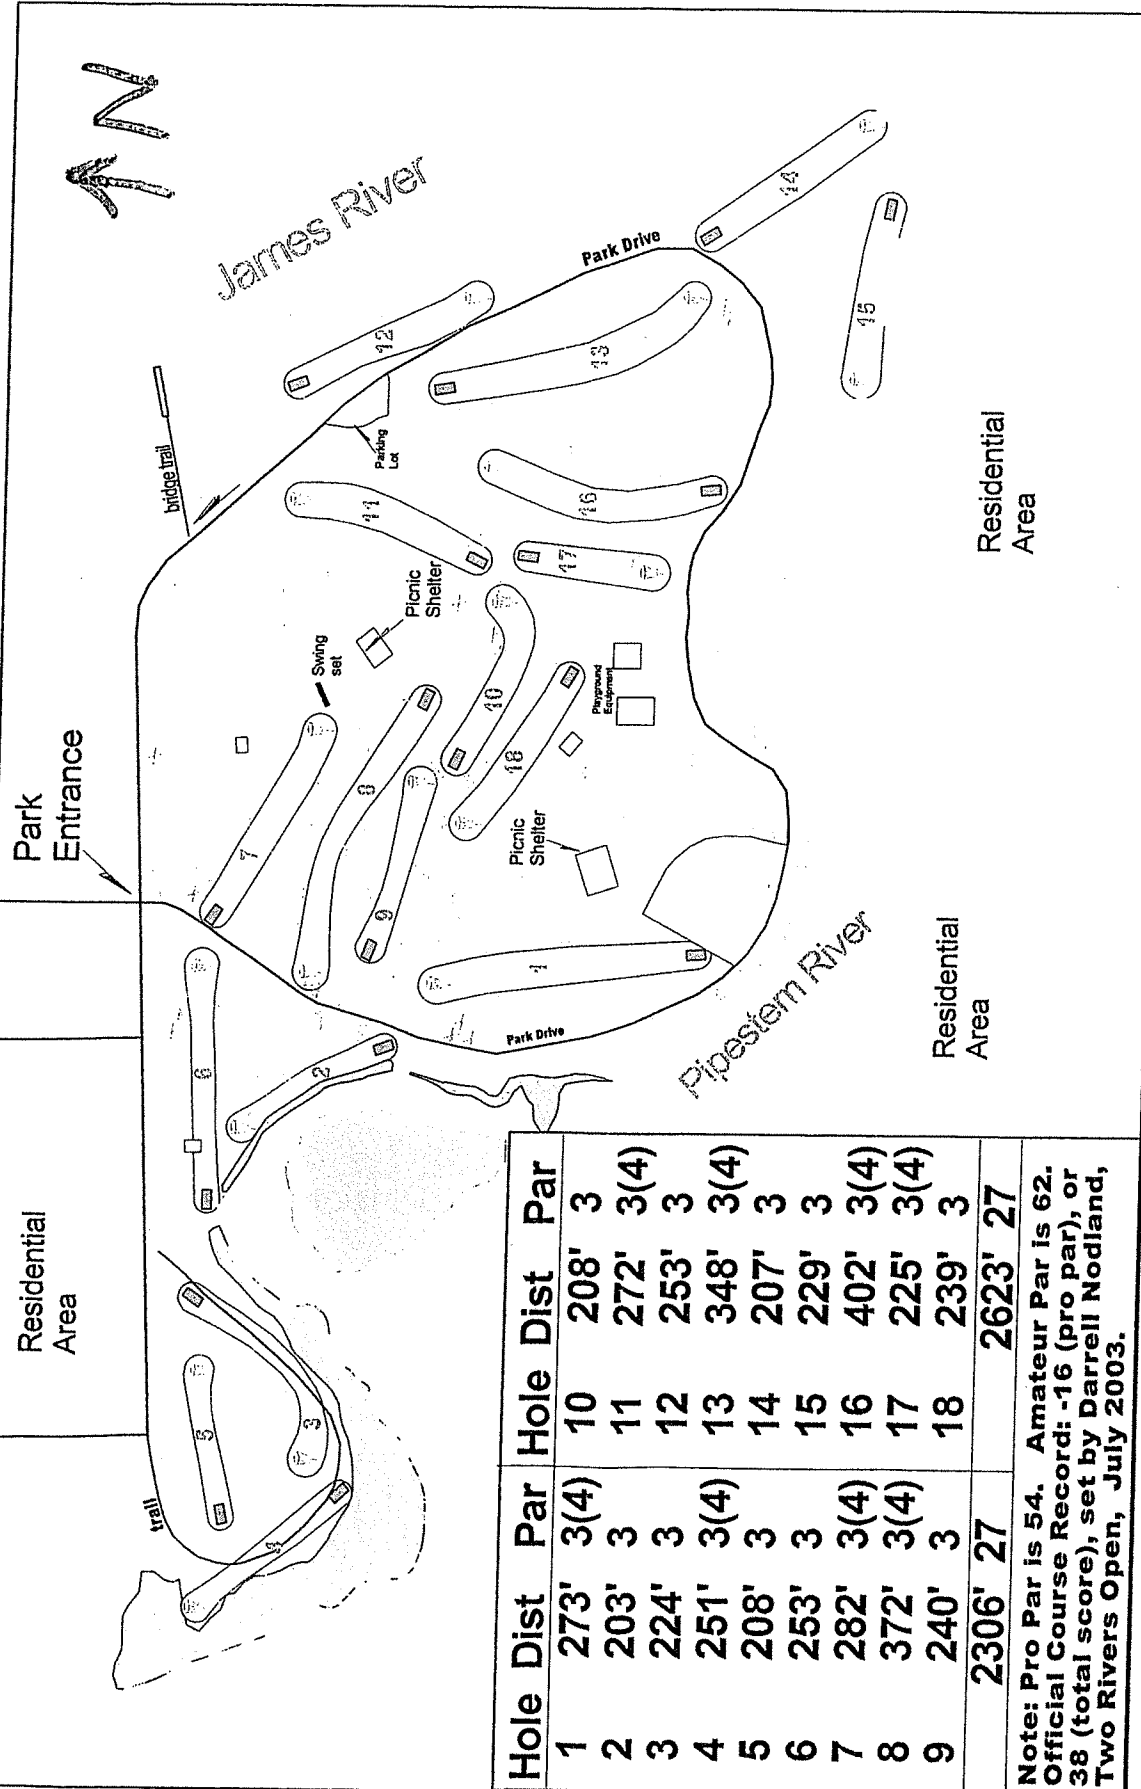

KLAUS PARK DISC GOLF COURSE, Jamestown, North Dakota

Hole	Dist	Par	Hole	Dist	Par
1	273'	3(4)	10	208'	3
2	203'	3	11	272'	3(4)
3	224'	3	12	253'	3
4	251'	3(4)	13	348'	3(4)
5	208'	3	14	207'	3
6	253'	3	15	229'	3
7	282'	3(4)	16	402'	3(4)
8	372'	3(4)	17	225'	3(4)
9	240'	3	18	239'	3
2306'		27	2623'		27

**Note: Pro Par is 54. Amateur Par is 62.
 Official Course Record: -16 (pro par), or
 38 (total score), set by Darrell Nodland,
 Two Rivers Open, July 2003.**

Klaus Park Disc Golf Course. Installed June 2002 by Jamestown Parks and Recreation Department, Doug Hogan - Director
 Course design by the NDDGA Course Design Group (Troy Riveland & Darrell Nodland - designers)
 Not a surveyed plat. Course map done using a USGS aerial photograph (Sept 21, 1997) and ground truthing methods.
 Course map updated by Darrell Nodland, July 2005. Play at your own risk.