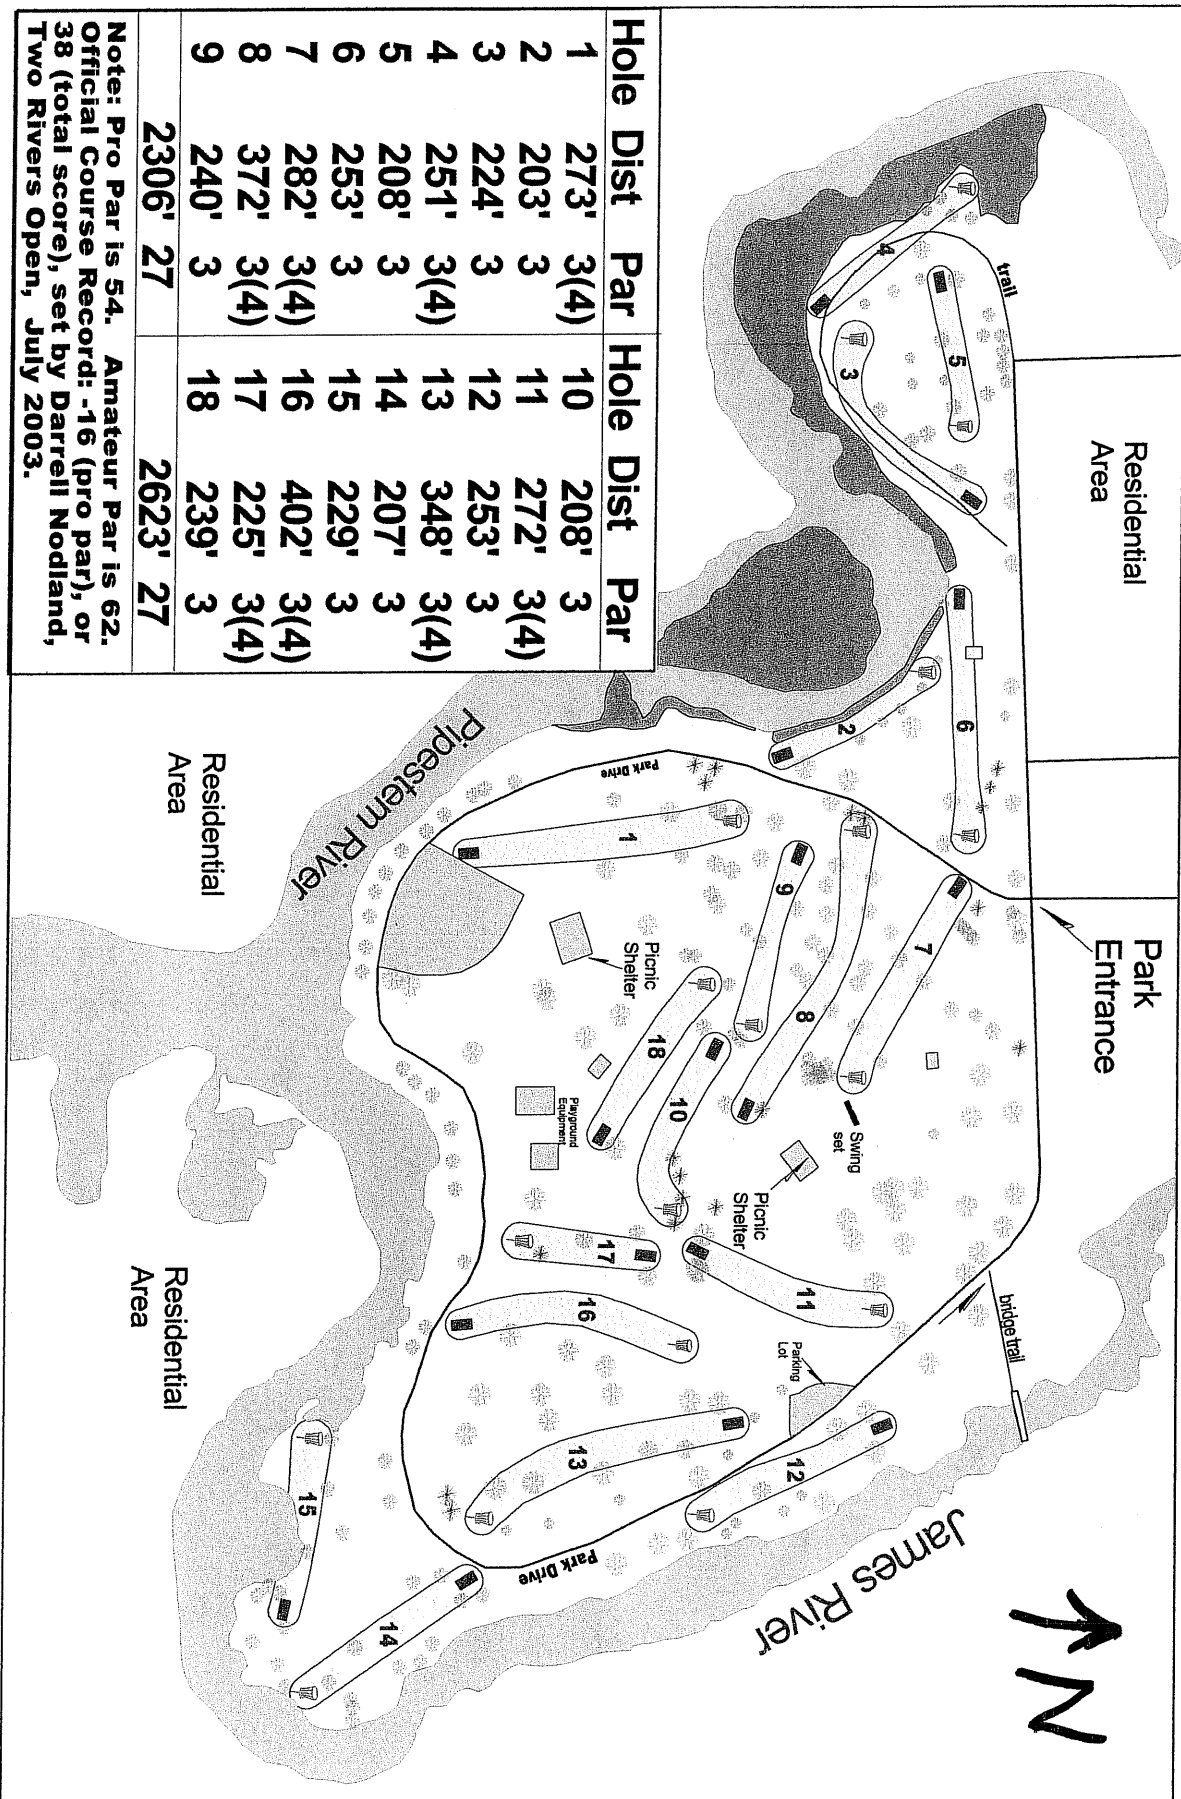

# KLAUS PARK DISC GOLF COURSE, Jamestown, North Dakota

Klaus Park Disc Golf Course. Installed June 2002 by Jamestown Parks and Recreation Department. Doug Hogan - Director  
 Course design by the NDDGA Course Design Group (Troy Riveland & Darrell Nodland - designers)  
 Not a surveyed plat. Course map done using a USGS aerial photograph (Sept 21, 1997) and ground truthing methods.  
 Course map updated by Darrell Nodland, July 2005. Play at your own risk.